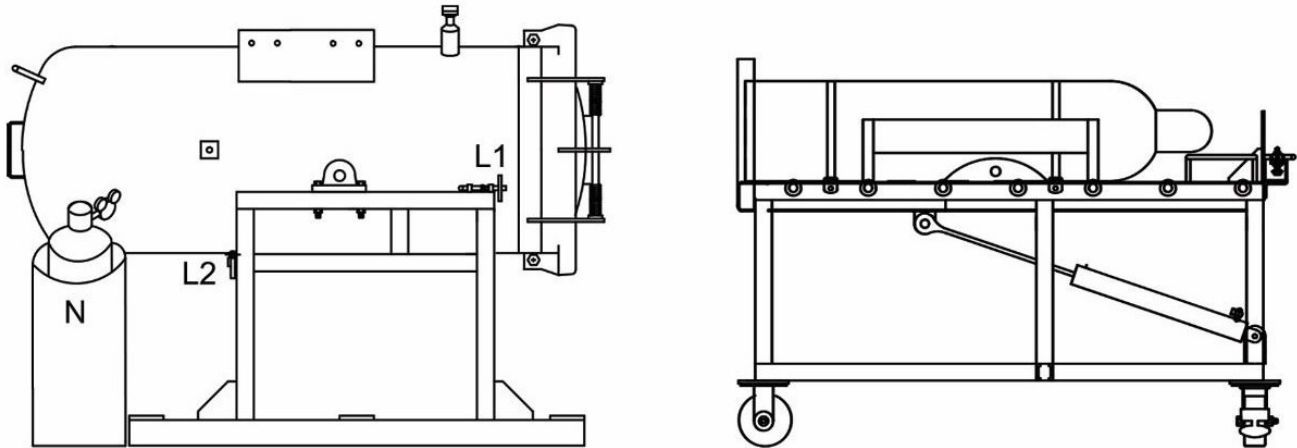

Single 150 ChlorTainer

Loading & Operating Diagrams

Diagram One

Loading Position

Operating Position

Legend:

- L1 Loading Position Lock
- L2 Operating Position Lock (2)
- N Nitrogen Supply with Regulator