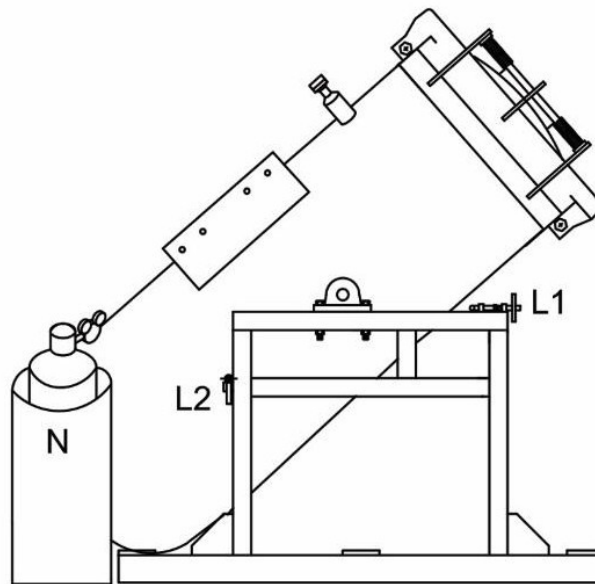

Single 150 ChlorTainer

Loading & Operating Diagrams

Diagram One

Loading Position

Operating Position

Legend:

- L1 Loading Position Lock
- L2 Operating Position Lock (2)
- N Nitrogen Supply with Regulator