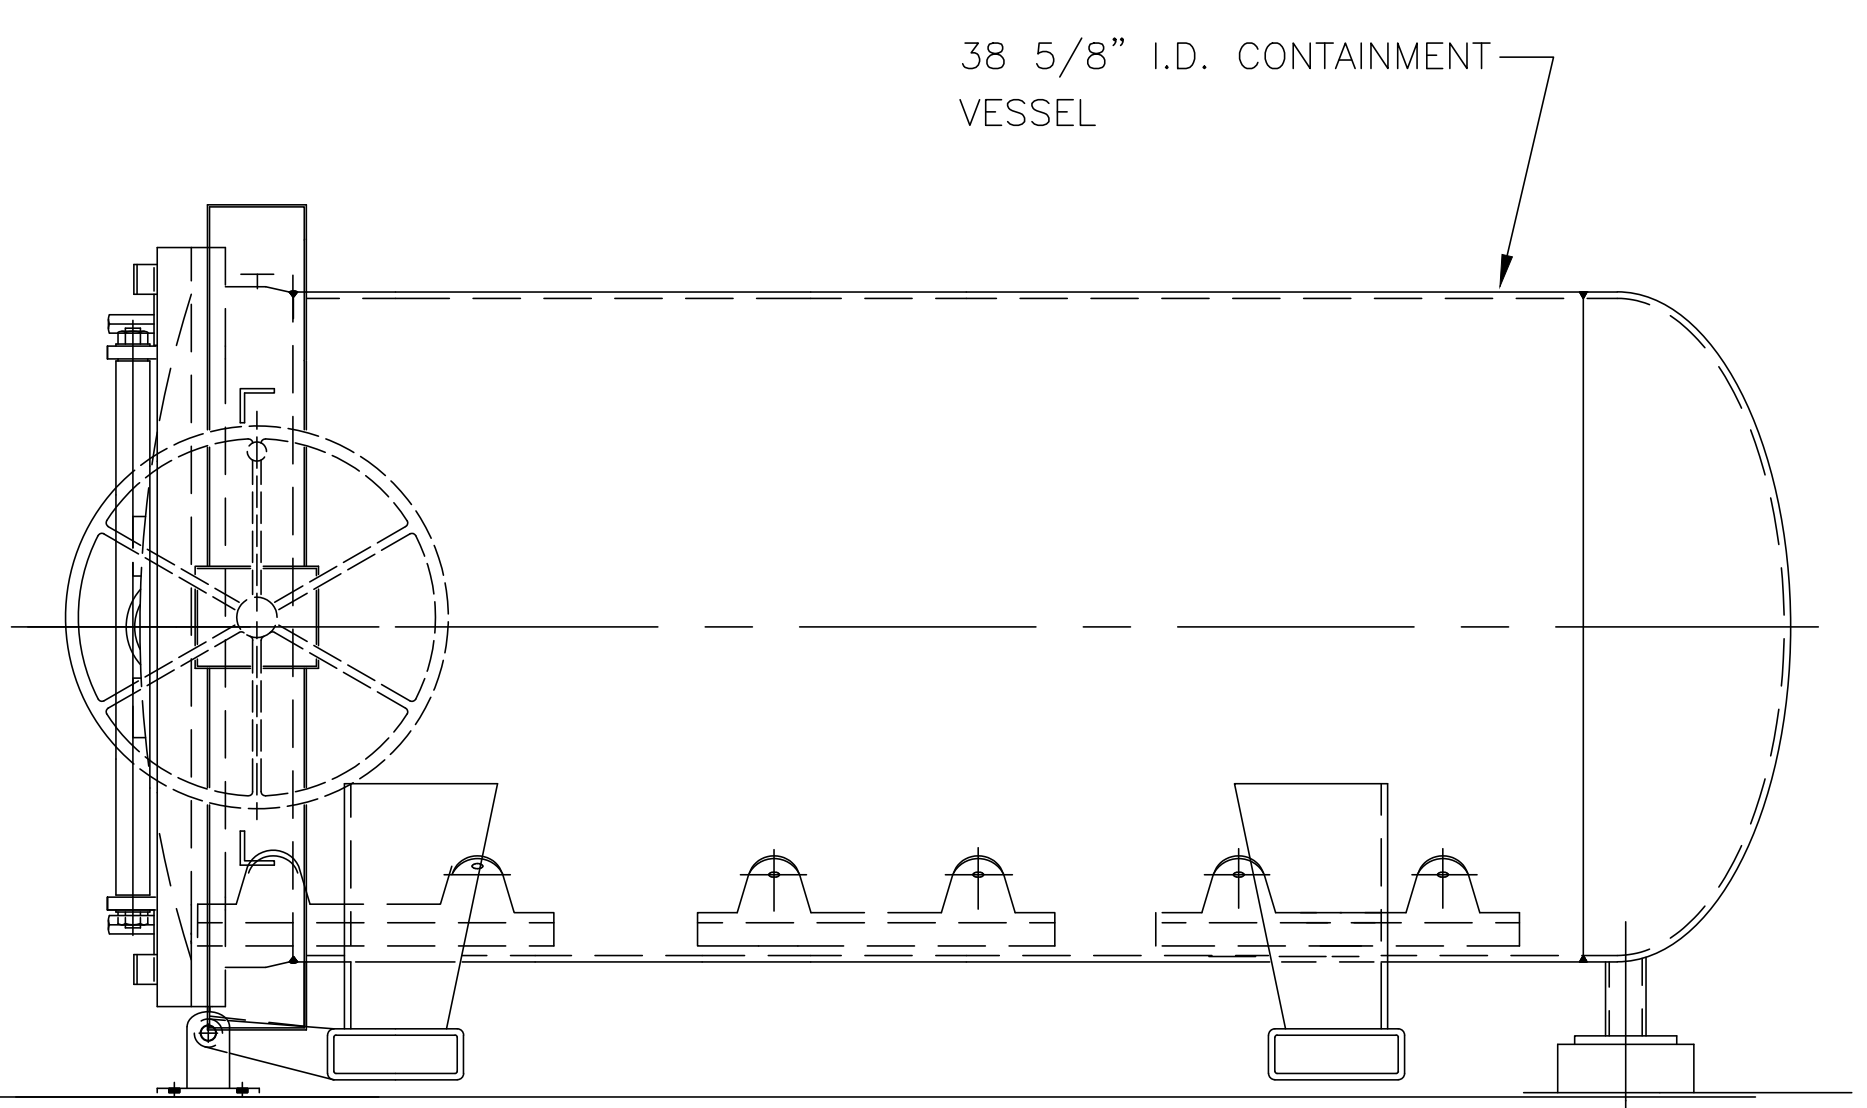

TGO TECHNOLOGIES, INC.  
 TOTAL CONTAINMENT SYSTEM  
 MOVEABLE LOADER  
 NOT DRAWN TO SCALE

MOVEABLE LOADER

1/4" (ALLOWANCE FOR LEVELING)